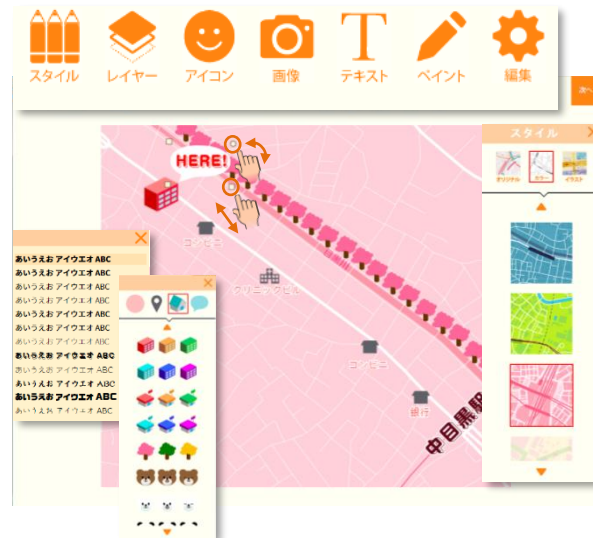

# Mappin' Drop

Mappin' Drop is an online digital mapping service, composed of [Map], [Pin], [Drop], and [Dropping].

You can design your own stylish maps online as you pin on paper maps.

1

### Select an area on Map!

Scaling and designate a range of area with a frame on the Map.

2

### Design the Map!

Decorate the Map using functions of Style, Layer, Icon, and Text etc.

3

### Download the Map!

You can download the designated Map as an image file.