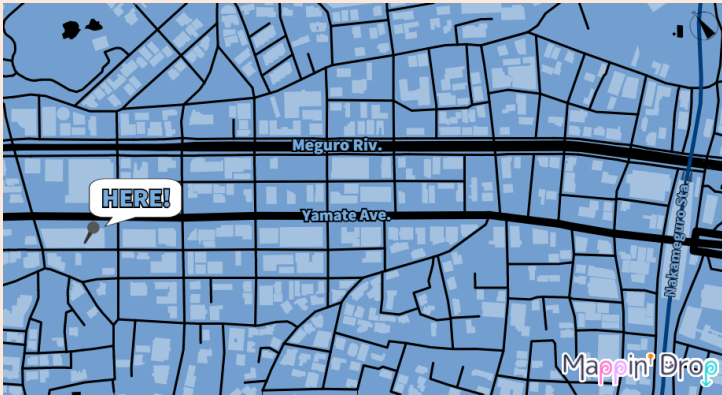

## About Editing functions

You can edit road and railroad layers with this function.

By clicking or dragging, you can select lines.

Let's use Mappin' Drop!

# Mappin' Drop

Style : カーボン紙

Style : 古いコンピュータ

Style : 梅

Style : 夜桜

Style : ブルーハワイ

Style : カシスオレンジ

Mappin' Drop