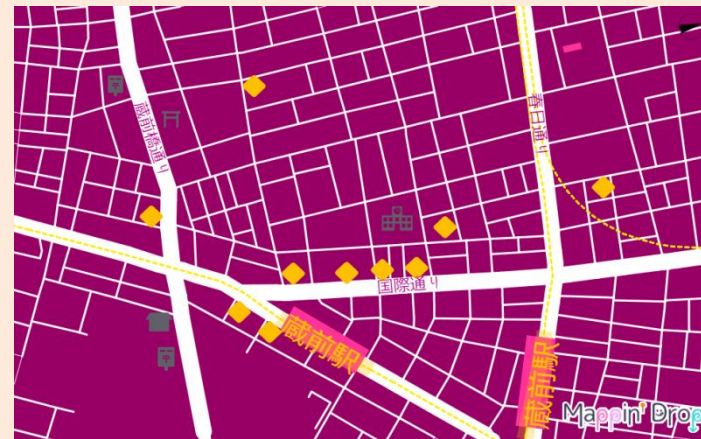

## About Editing functions

You can edit road and railroad layers with this function.

By clicking or dragging, you can select lines.

Let's use Mappin' Drop!

# Mappin' Drop

Style : カーボン紙

Style : 古いコンピュータ

Style : 梅

Style : 夜桜

Style : ブルーハワイ

Style : カシスオレンジ

Mappin' Drop