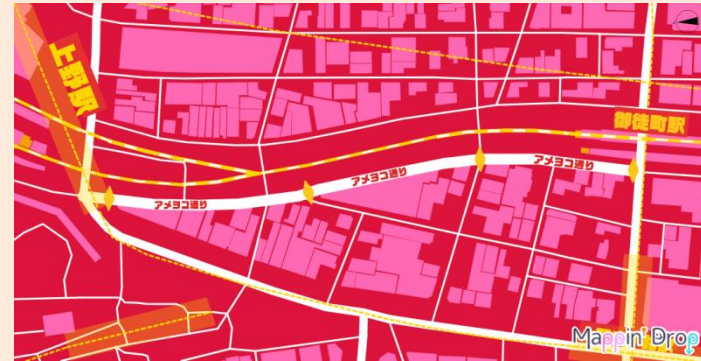

Let's use Mappin' Drop!

Mappin' Drop

Style : 梅